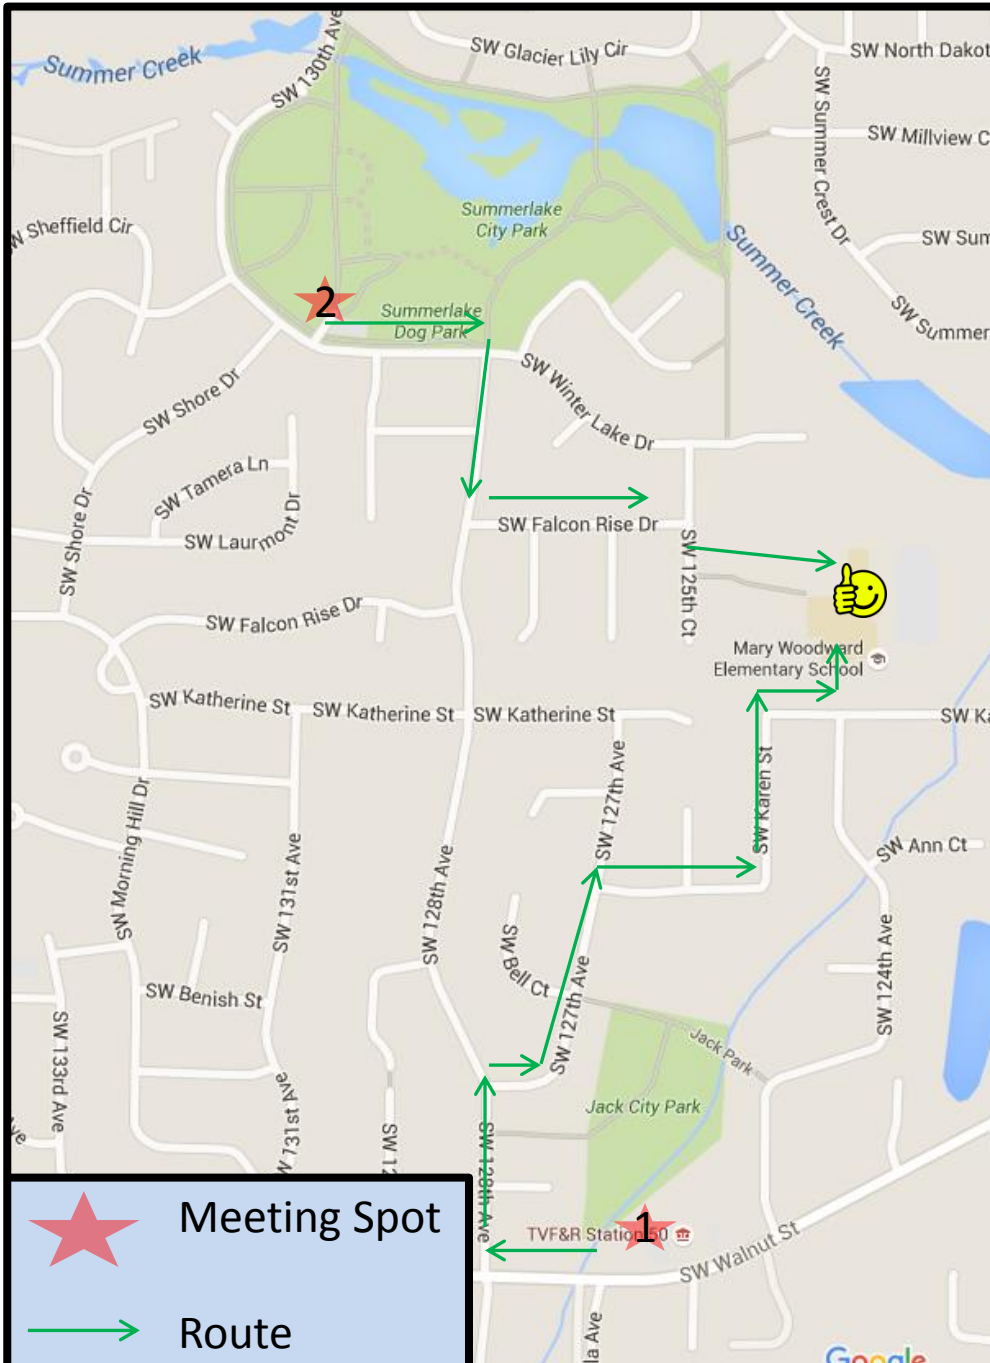

## 2017-2018 Dates

- October 4 (National Walk + Bike to School Day)
- November 1
- December 6
- JANUARY CANCELLED DUE TO BREAK
- February 7
- March 7
- April 4
- May 9 (National Walk + Bike to School Day)
- June 6

## Walk + Bike Details

*All walking school buses and bike trains leave at 7:40 am*

1. TVF&R Station 50 – 12617 SW Walnut
2. Summerlake Dog Park (parking lot) – 11450 SW Winter Lake Dr

*While there will be volunteers at each site to help guide the walk, you are encouraged to walk or bike with your student. You can park and walk from both locations.*

**SafeRoutes**

 Meeting Spot  
 Route